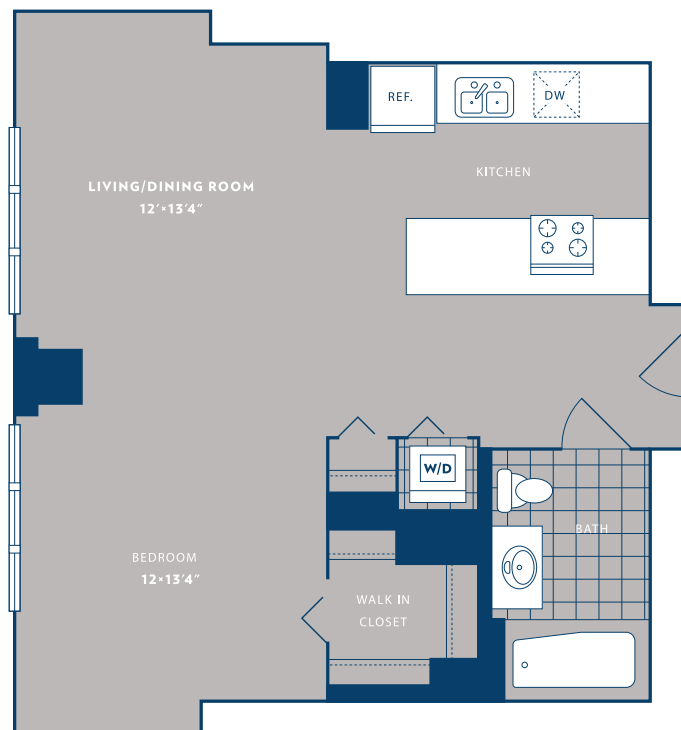

Studio / 17

STUDIO / 1 BATH

627

SQ. FT.

1 West Superior Street. | Chicago, IL 60654

www.onesuperiorplace.com

Floor plans are artist's rendering. All dimensions are approximate. Actual product and specifications may vary in dimension or detail. Not all features are available in every apartment home. Prices and availability are subject to change. Rent is based on monthly frequency. Additional fees may apply, such as but not limited to package delivery, trash, water, amenities, etc. Please see a representative for details.