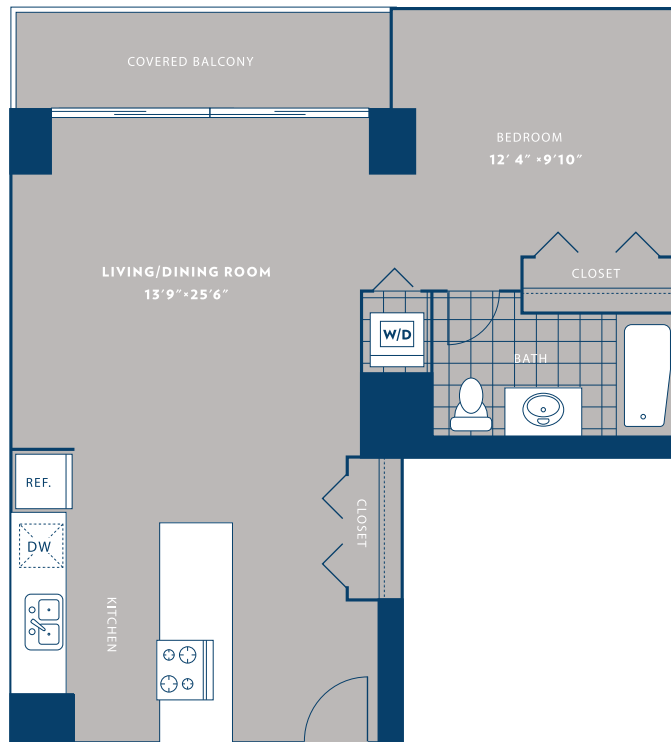

Studio / 14

STUDIO / 1 BATH

621

SQ. FT.

1 West Superior Street. | Chicago, IL 60654

www.onesuperiorplace.com

Floor plans are artist's rendering. All dimensions are approximate. Actual product and specifications may vary in dimension or detail. Not all features are available in every apartment home. Prices and availability are subject to change. Rent is based on monthly frequency. Additional fees may apply, such as but not limited to package delivery, trash, water, amenities, etc. Please see a representative for details.