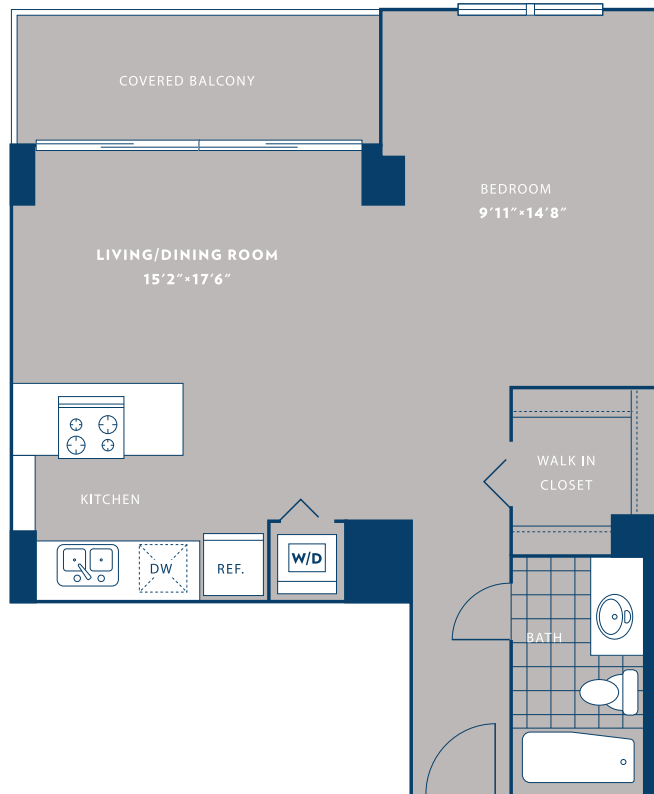

# Studio / 11

STUDIO / 1 BATH

# 615

SQ. FT.

1 West Superior Street. | Chicago, IL 60654

[www.onesuperiorplace.com](http://www.onesuperiorplace.com)

Floor plans are artist's rendering. All dimensions are approximate. Actual product and specifications may vary in dimension or detail. Not all features are available in every apartment home. Prices and availability are subject to change. Rent is based on monthly frequency. Additional fees may apply, such as but not limited to package delivery, trash, water, amenities, etc. Please see a representative for details.