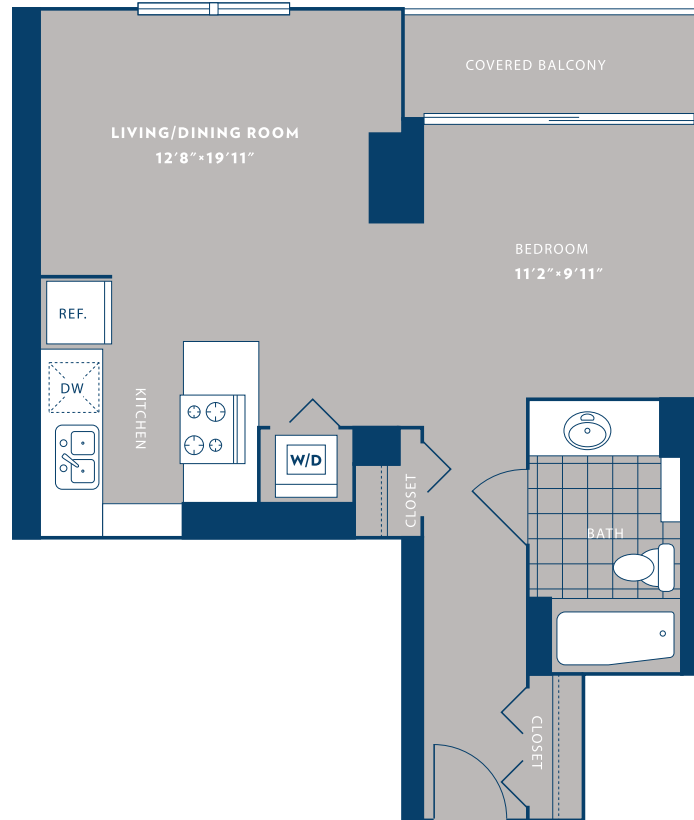

Studio / 10

STUDIO / 1 BATH

612

SQ. FT.

	1 West Superior Street. Chicago, IL 60654
	www.onesuperiorplace.com

Floor plans are artist's rendering. All dimensions are approximate. Actual product and specifications may vary in dimension or detail. Not all features are available in every apartment home. Prices and availability are subject to change. Rent is based on monthly frequency. Additional fees may apply, such as but not limited to package delivery, trash, water, amenities, etc. Please see a representative for details.