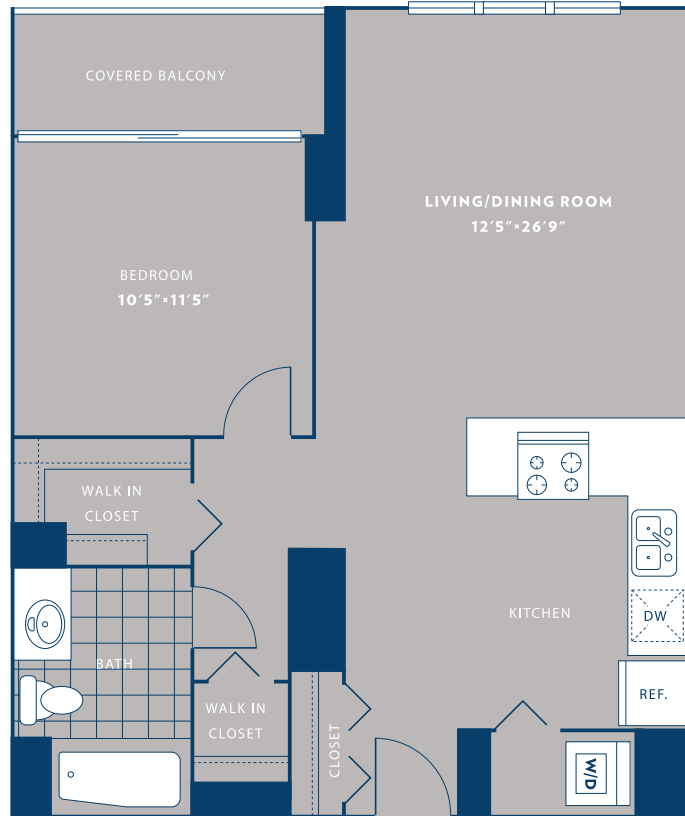

Studio / 09

STUDIO / 1 BATH

600

SQ. FT.

1 West Superior Street. | Chicago, IL 60654

www.onesuperiorplace.com

Floor plans are artist's rendering. All dimensions are approximate. Actual product and specifications may vary in dimension or detail. Not all features are available in every apartment home. Prices and availability are subject to change. Rent is based on monthly frequency. Additional fees may apply, such as but not limited to package delivery, trash, water, amenities, etc. Please see a representative for details.