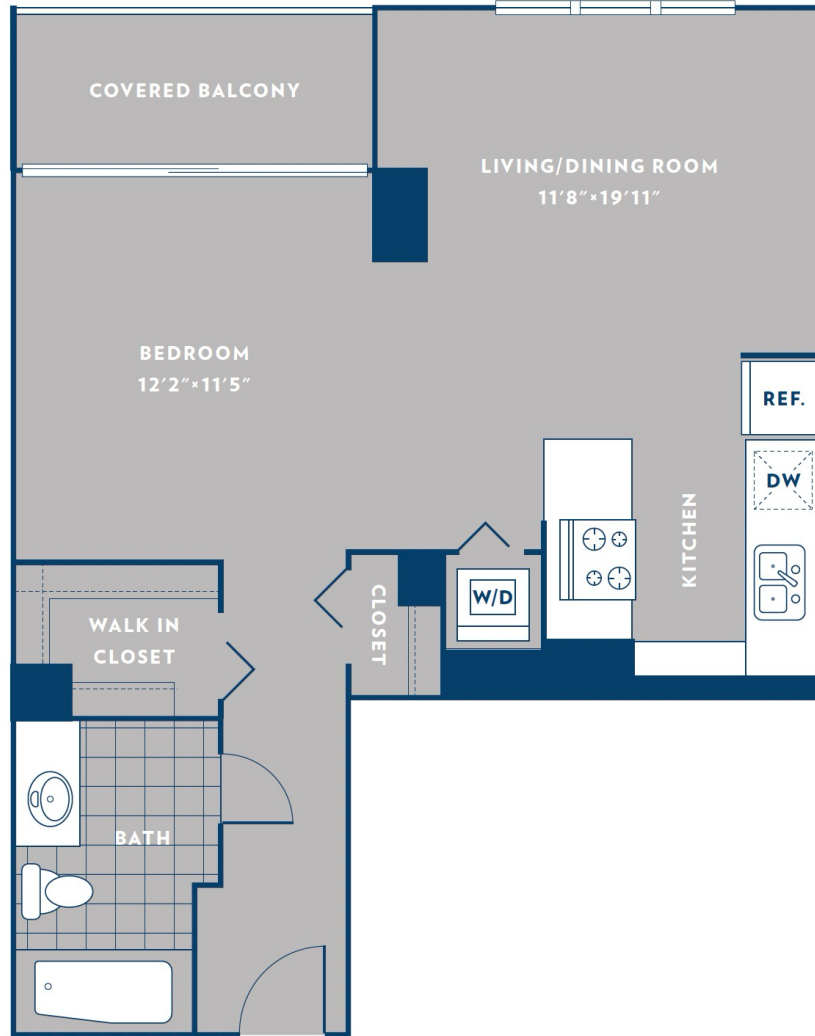

Studio / 09

STUDIO / 1 BATH

600

SQ. FT.

1 West Superior Street. | Chicago, IL 60654

www.onesuperiorplace.com

Floor plans are artist's rendering. All dimensions are approximate. Actual product and specifications may vary in dimension or detail. Not all features are available in every apartment home. Prices and availability are subject to change. Rent is based on monthly frequency. Additional fees may apply, such as but not limited to package delivery, trash, water, amenities, etc. Please see a representative for details.