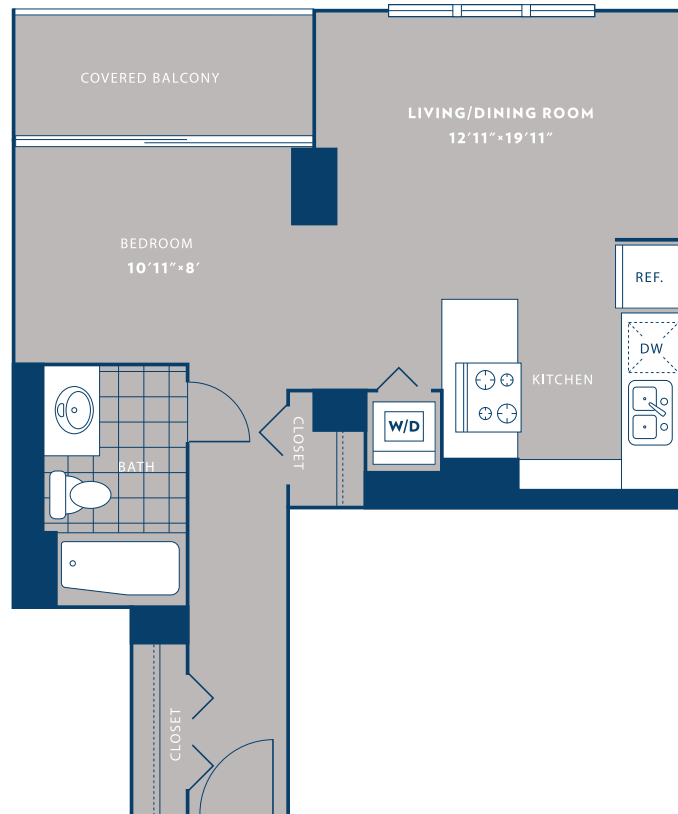

# Studio / 08

STUDIO / 1 BATH

# 600

SQ. FT.

ONE SUPERIOR PLACE

1 West Superior Street. | Chicago, IL 60654

[www.onesuperiorplace.com](http://www.onesuperiorplace.com)

*Floor plans are artist's rendering. All dimensions are approximate. Actual product and specifications may vary in dimension or detail. Not all features are available in every apartment home.*