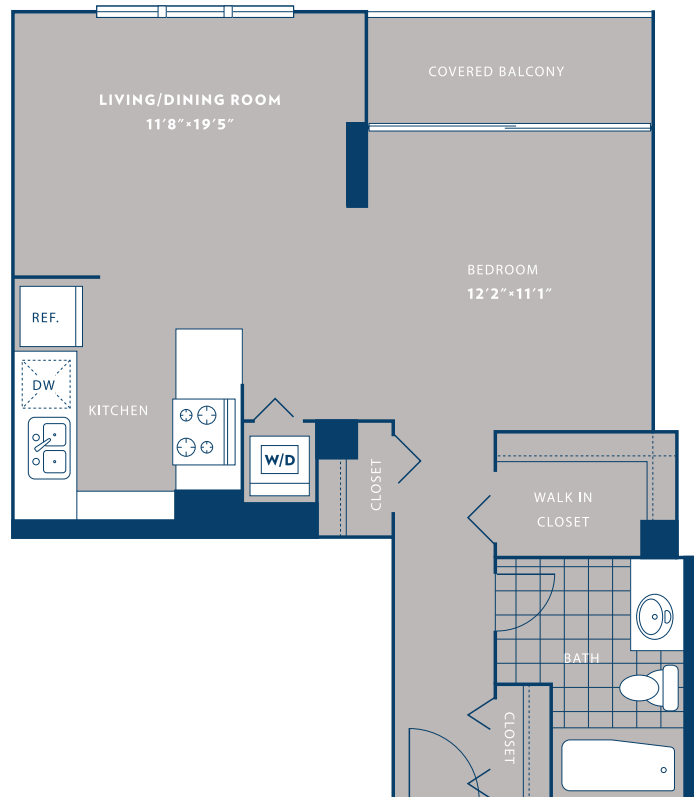

# Studio / 07

STUDIO / 1 BATH

# 612

SQ. FT.

1 West Superior Street. | Chicago, IL 60654

[www.onesuperiorplace.com](http://www.onesuperiorplace.com)

Floor plans are artist's rendering. All dimensions are approximate. Actual product and specifications may vary in dimension or detail. Not all features are available in every apartment home. Prices and availability are subject to change. Rent is based on monthly frequency. Additional fees may apply, such as but not limited to package delivery, trash, water, amenities, etc. Please see a representative for details.