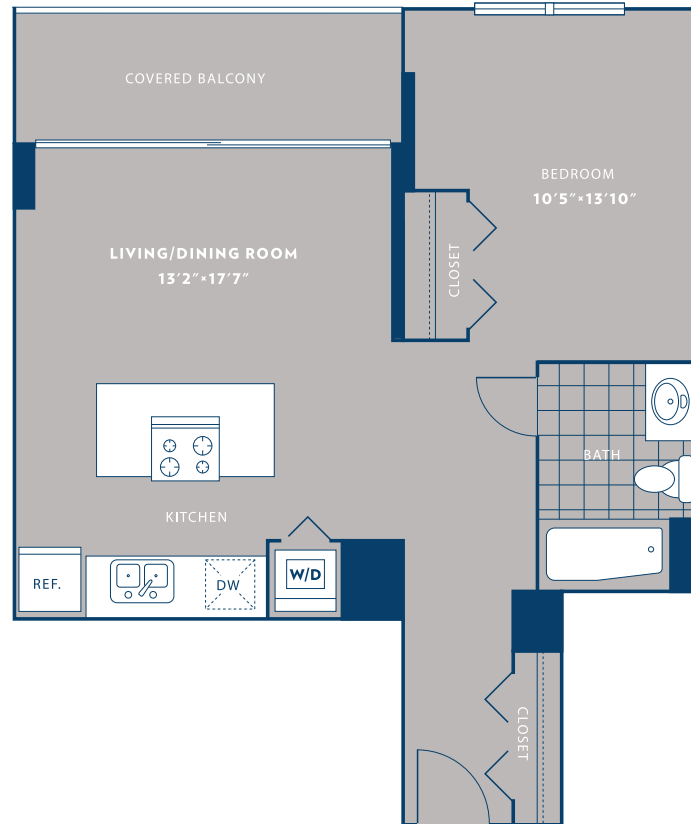

Studio / 06

STUDIO / 1 BATH

600

SQ. FT.

ONE SUPERIOR PLACE

1 West Superior Street. | Chicago, IL 60654

www.onesuperiorplace.com

Floor plans are artist's rendering. All dimensions are approximate. Actual product and specifications may vary in dimension or detail. Not all features are available in every apartment home. Prices and availability are subject to change. Rent is based on monthly frequency. Additional fees may apply, such as but not limited to package delivery, trash, water, amenities, etc. Please see a representative for details.