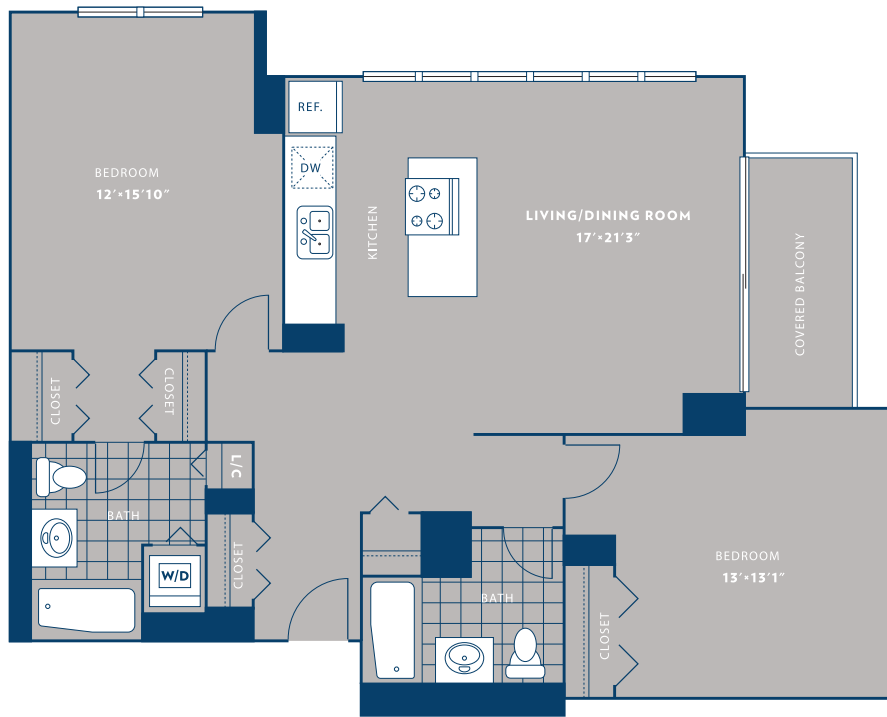

2 bed 2 bath / 01

2 BED / 2 BATH

1160

SQ. FT.

1 West Superior Street. | Chicago, IL 60654

www.onesuperiorplace.com

Floor plans are artist's rendering. All dimensions are approximate. Actual product and specifications may vary in dimension or detail. Not all features are available in every apartment home. Prices and availability are subject to change. Rent is based on monthly frequency. Additional fees may apply, such as but not limited to package delivery, trash, water, amenities, etc. Please see a representative for details.