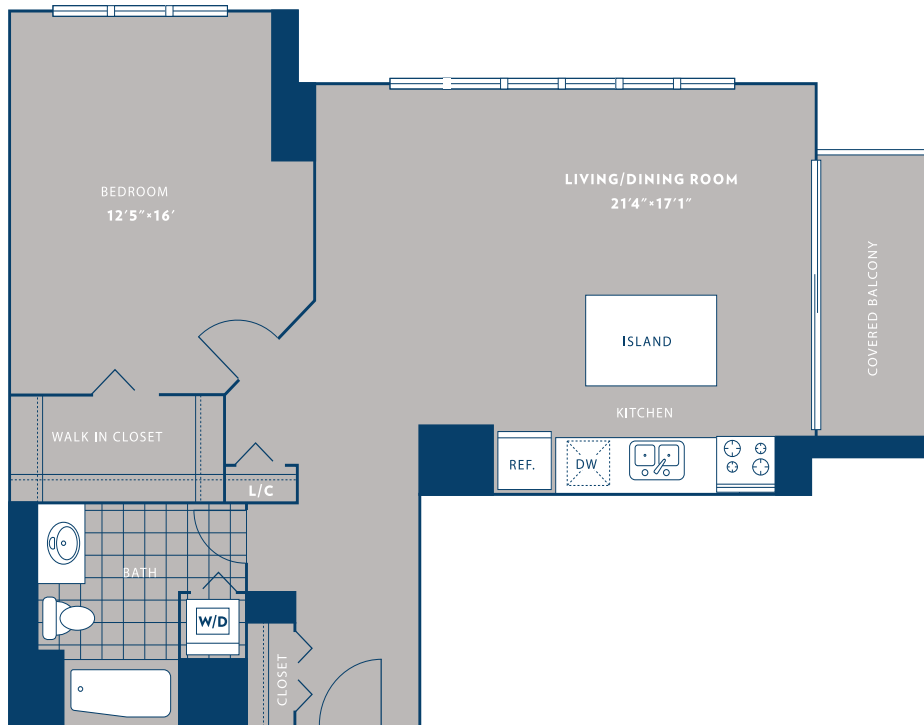

1 bed 1 bath / 16

1 BED / 1 BATH

815

SQ. FT.

	1 West Superior Street. Chicago, IL 60654
	www.onesuperiorplace.com

Floor plans are artist's rendering. All dimensions are approximate. Actual product and specifications may vary in dimension or detail. Not all features are available in every apartment home. Prices and availability are subject to change. Rent is based on monthly frequency. Additional fees may apply, such as but not limited to package delivery, trash, water, amenities, etc. Please see a representative for details.