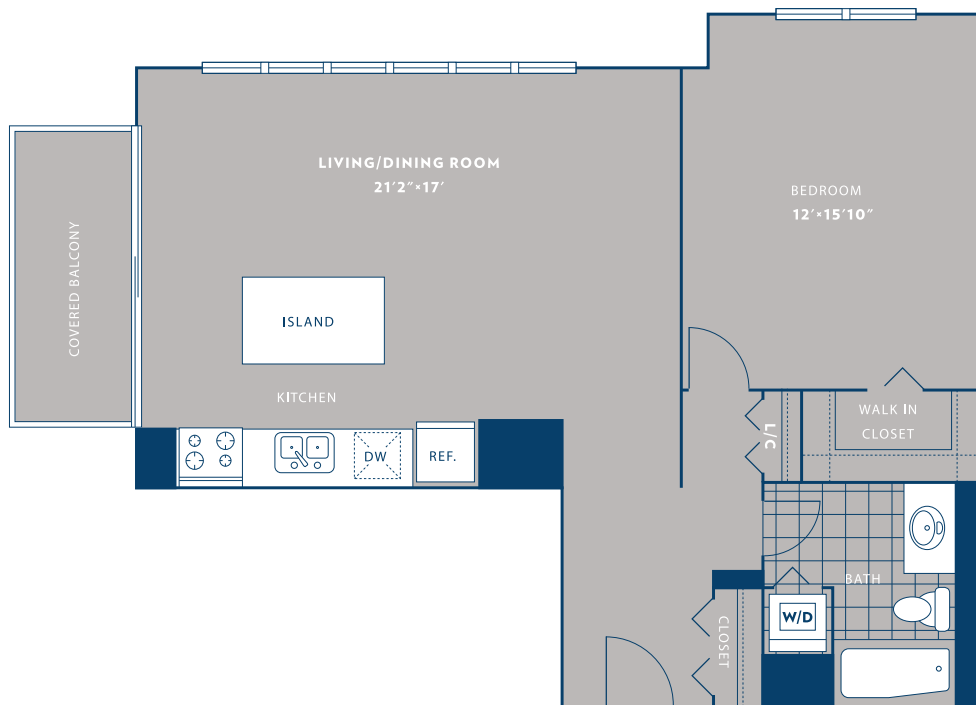

1 bed 1 bath / 15

1 BED / 1 BATH

815

SQ. FT.

ONE SUPERIOR PLACE

1 West Superior Street. | Chicago, IL 60654

www.onesuperiorplace.com

Floor plans are artist's rendering. All dimensions are approximate. Actual product and specifications may vary in dimension or detail. Not all features are available in every apartment home.