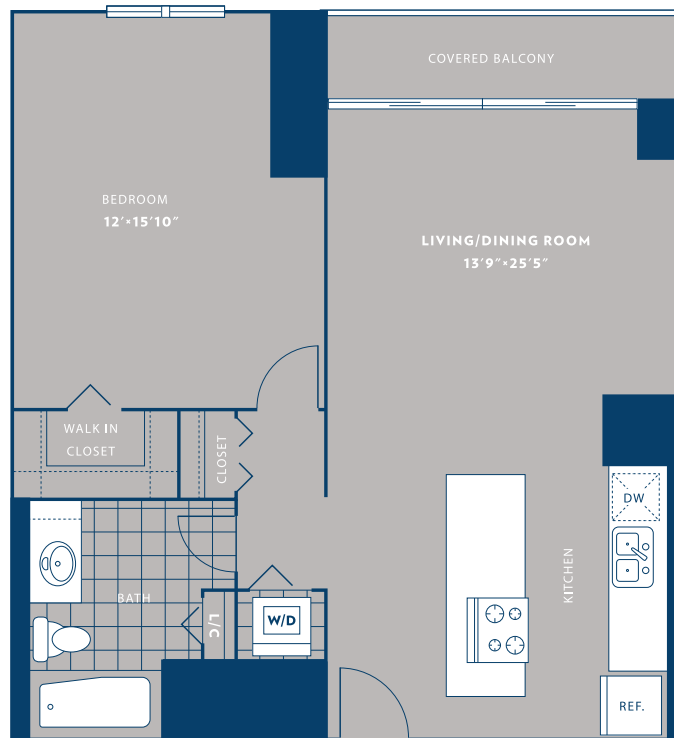

1 bed 1 bath / 13

1 BED / 1 BATH

785

SQ. FT.

	1 West Superior Street. Chicago, IL 60654
	www.onesuperiorplace.com

Floor plans are artist's rendering. All dimensions are approximate. Actual product and specifications may vary in dimension or detail. Not all features are available in every apartment home. Prices and availability are subject to change. Rent is based on monthly frequency. Additional fees may apply, such as but not limited to package delivery, trash, water, amenities, etc. Please see a representative for details.