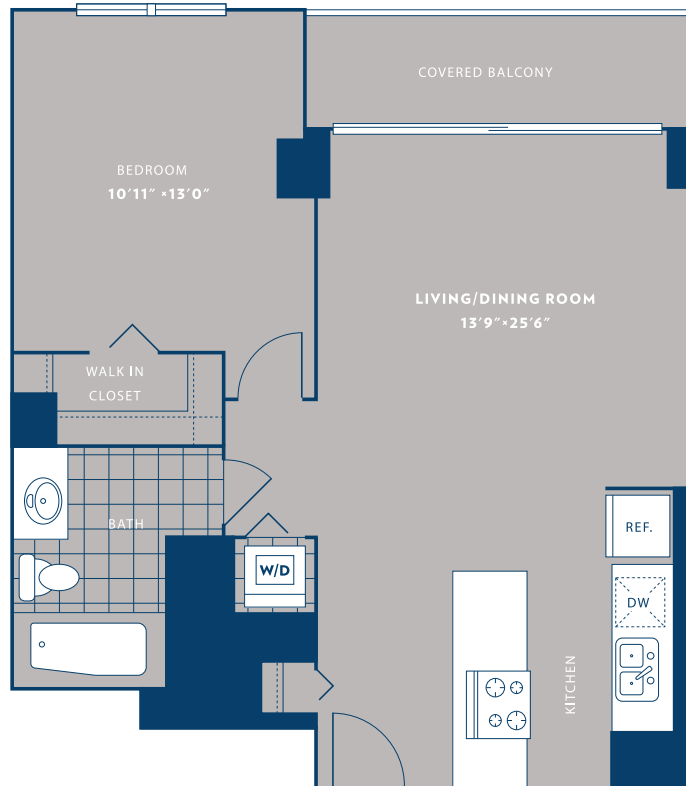

1 bed 1 bath / 12

1 BED / 1 BATH

720

SQ. FT.

1 West Superior Street. | Chicago, IL 60654

www.onesuperiorplace.com

Floor plans are artist's rendering. All dimensions are approximate. Actual product and specifications may vary in dimension or detail. Not all features are available in every apartment home. Prices and availability are subject to change. Rent is based on monthly frequency. Additional fees may apply, such as but not limited to package delivery, trash, water, amenities, etc. Please see a representative for details.