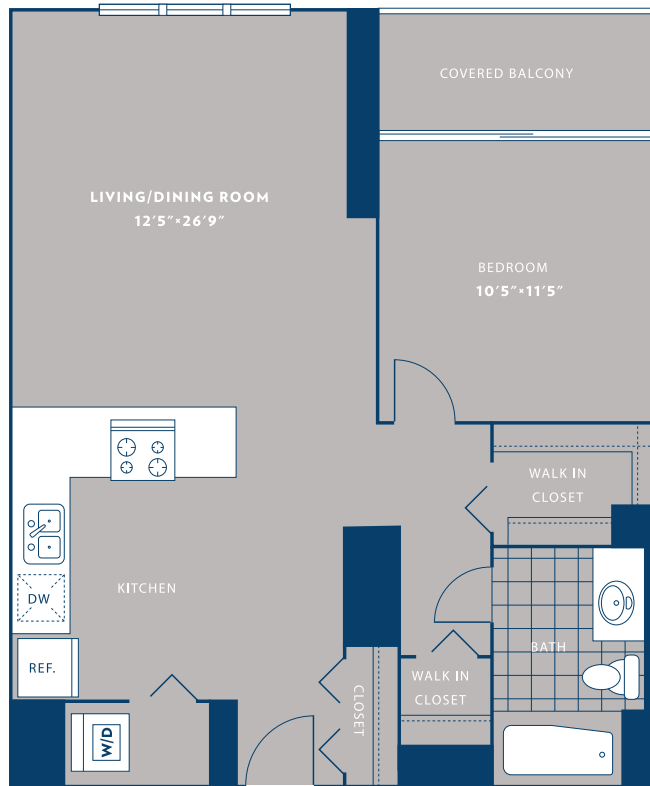

# 1 bed 1 bath / 07

1 BED / 1 BATH

# 716

SQ. FT.

1 West Superior Street. | Chicago, IL 60654

[www.onesuperiorplace.com](http://www.onesuperiorplace.com)

Floor plans are artist's rendering. All dimensions are approximate. Actual product and specifications may vary in dimension or detail. Not all features are available in every apartment home. Prices and availability are subject to change. Rent is based on monthly frequency. Additional fees may apply, such as but not limited to package delivery, trash, water, amenities, etc. Please see a representative for details.