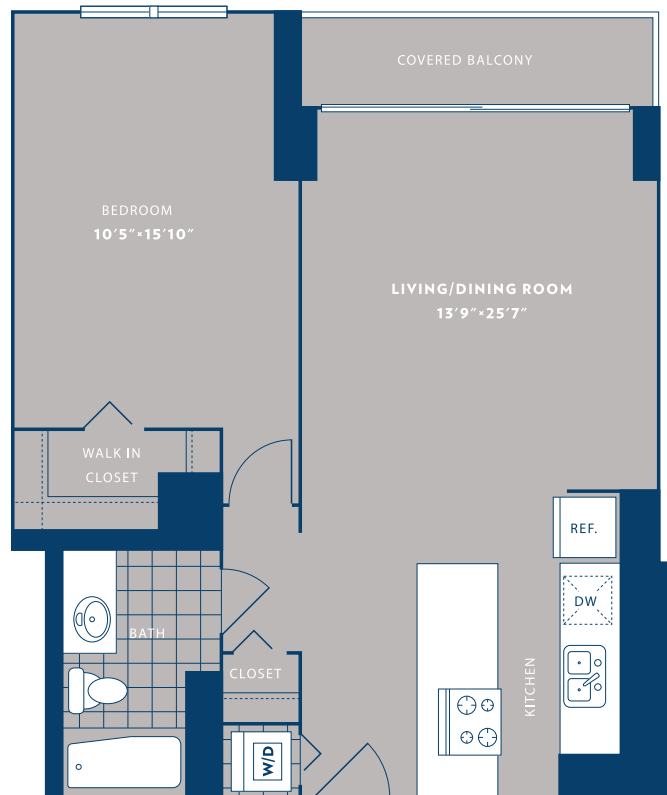

1 bed 1 bath / 05

1 BED / 1 BATH

740

SQ. FT.

ONE SUPERIOR PLACE

1 West Superior Street. | Chicago, IL 60654

www.onesuperiorplace.com

Floor plans are artist's rendering. All dimensions are approximate. Actual product and specifications may vary in dimension or detail. Not all features are available in every apartment home. Prices and availability are subject to change. Rent is based on monthly frequency. Additional fees may apply, such as but not limited to package delivery, trash, water, amenities, etc. Please see a representative for details.