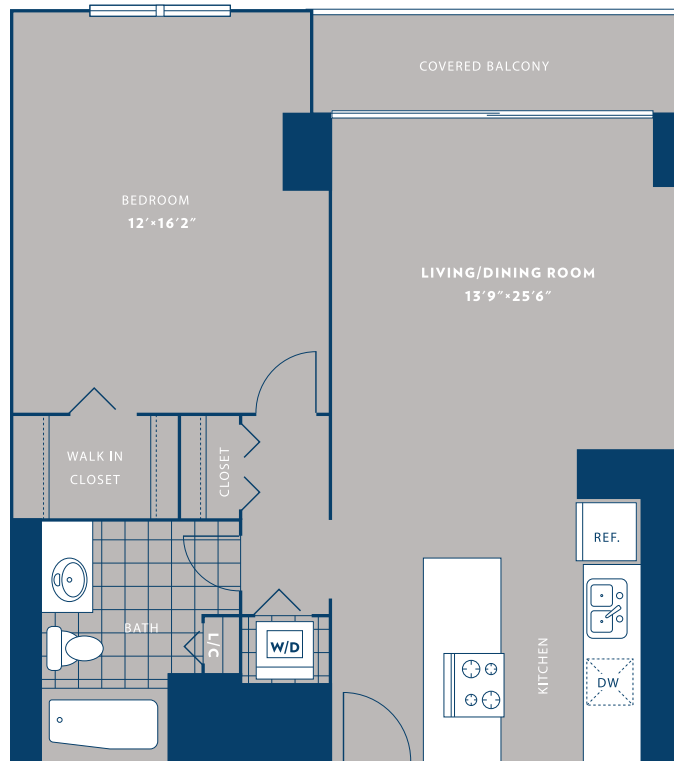

1 bed 1 bath / 04

1 BED / 1 BATH

785

SQ. FT.

1 West Superior Street. | Chicago, IL 60654

www.onesuperiorplace.com

Floor plans are artist's rendering. All dimensions are approximate. Actual product and specifications may vary in dimension or detail. Not all features are available in every apartment home. Prices and availability are subject to change. Rent is based on monthly frequency. Additional fees may apply, such as but not limited to package delivery, trash, water, amenities, etc. Please see a representative for details.