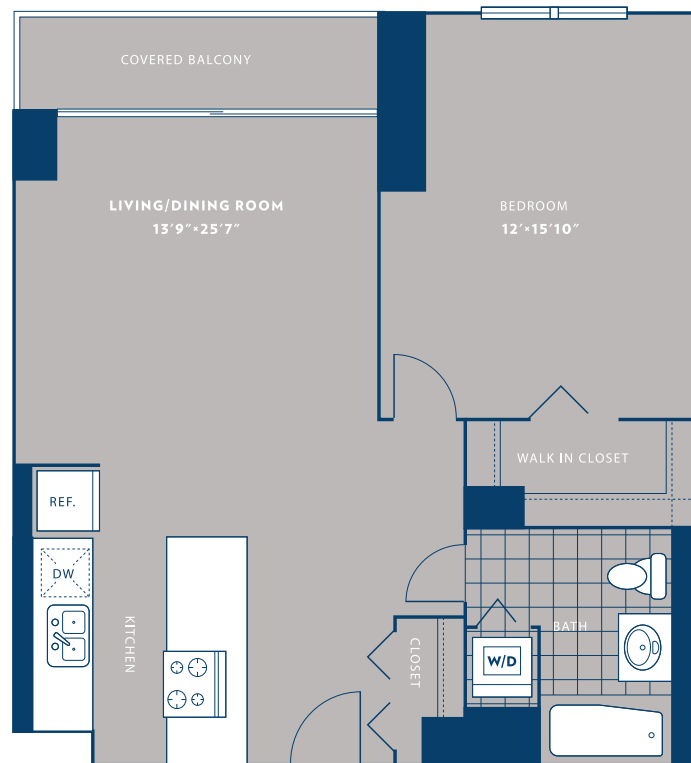

1 bed 1 bath / 03

1 BED / 1 BATH

780

SQ. FT.

ONE SUPERIOR PLACE

1 West Superior Street. | Chicago, IL 60654

www.onesuperiorplace.com

Floor plans are artist's rendering. All dimensions are approximate. Actual product and specifications may vary in dimension or detail. Not all features are available in every apartment home.