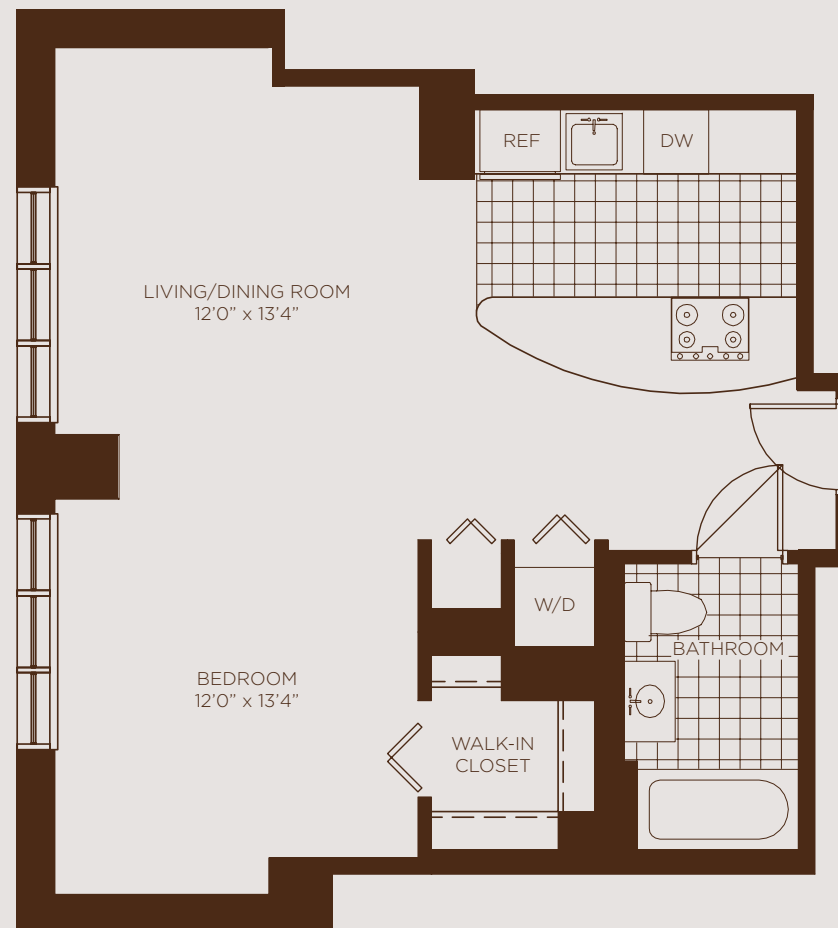

SUPERIOR LIVING

STYLE 17
CONVERTIBLE - 1 BATH

ONE SUPERIOR PLACE

1 WEST SUPERIOR STREET • CHICAGO, ILLINOIS 60654 • TEL 312.587.9400

www.onesuperiorplace.com

Floor plans are artist's rendering and accuracy cannot be guaranteed. All room dimensions are approximations only. Dimensions shown for asymmetrical rooms are meant only to suggest usable space. Plan dimensions and features are subject to change without notice or obligation, as a result of actual site conditions, which may dictate variations in style of windows, doors and ceilings. Features may also be altered to keep pace with ongoing design improvement program. This brochure is for illustrative purposes only and is not part of a legal contract. See sales manager for specific details.