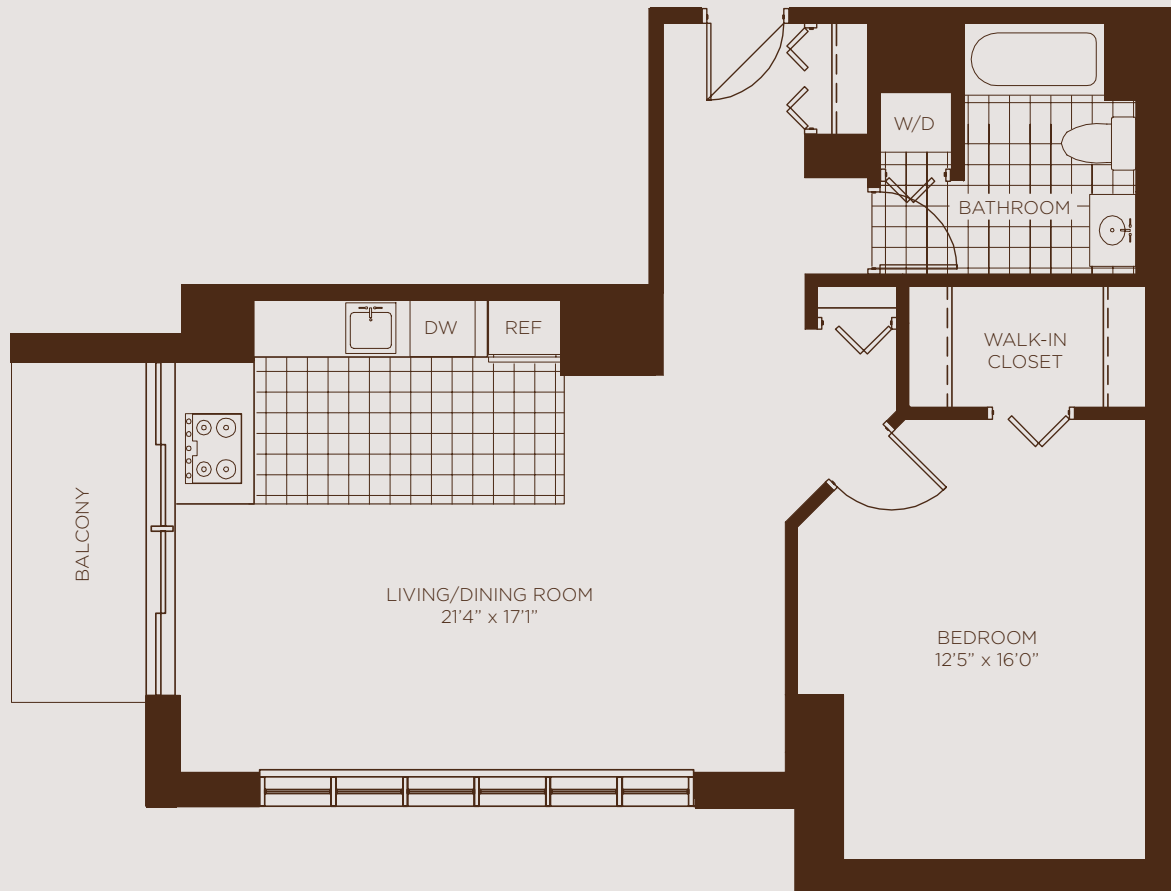

# SUPERIOR LIVING

STYLE 16  
1 BEDROOM - 1 BATH

## ONE SUPERIOR PLACE

1 WEST SUPERIOR STREET • CHICAGO, ILLINOIS 60654 • TEL 312.587.9400

[www.onesuperiorplace.com](http://www.onesuperiorplace.com)

Floor plans are artist's rendering and accuracy cannot be guaranteed. All room dimensions are approximations only. Dimensions shown for asymmetrical rooms are meant only to suggest usable space. Plan dimensions and features are subject to change without notice or obligation, as a result of actual site conditions, which may dictate variations in style of windows, doors and ceilings. Features may also be altered to keep pace with ongoing design improvement program. This brochure is for illustrative purposes only and is not part of a legal contract. See sales manager for specific details.