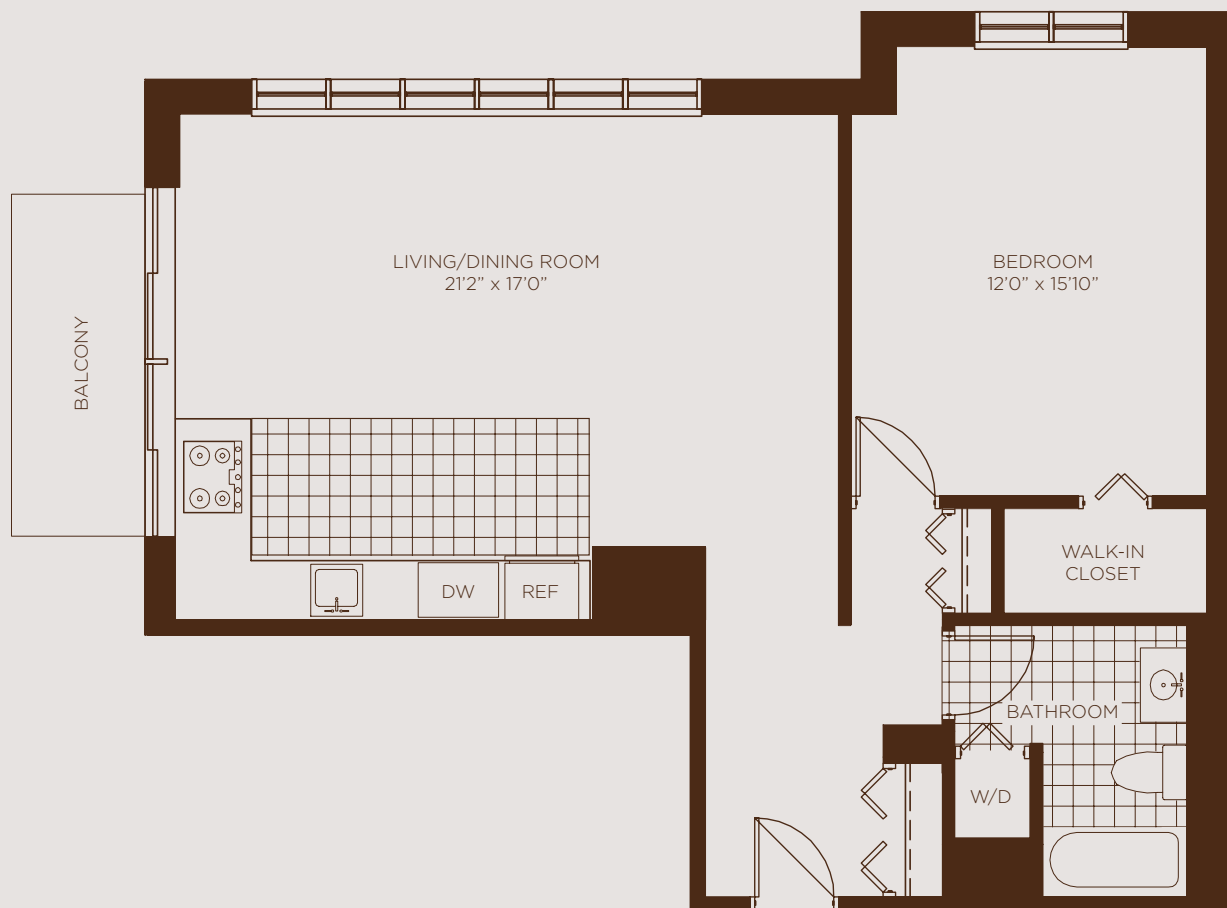

SUPERIOR LIVING

STYLE 15
1 BEDROOM - 1 BATH

ONE SUPERIOR PLACE

1 WEST SUPERIOR STREET • CHICAGO, ILLINOIS 60654 • TEL 312.587.9400

www.onesuperiorplace.com

Floor plans are artist's rendering and accuracy cannot be guaranteed. All room dimensions are approximations only. Dimensions shown for asymmetrical rooms are meant only to suggest usable space. Plan dimensions and features are subject to change without notice or obligation, as a result of actual site conditions, which may dictate variations in style of windows, doors and ceilings. Features may also be altered to keep pace with ongoing design improvement program. This brochure is for illustrative purposes only and is not part of a legal contract. See sales manager for specific details.