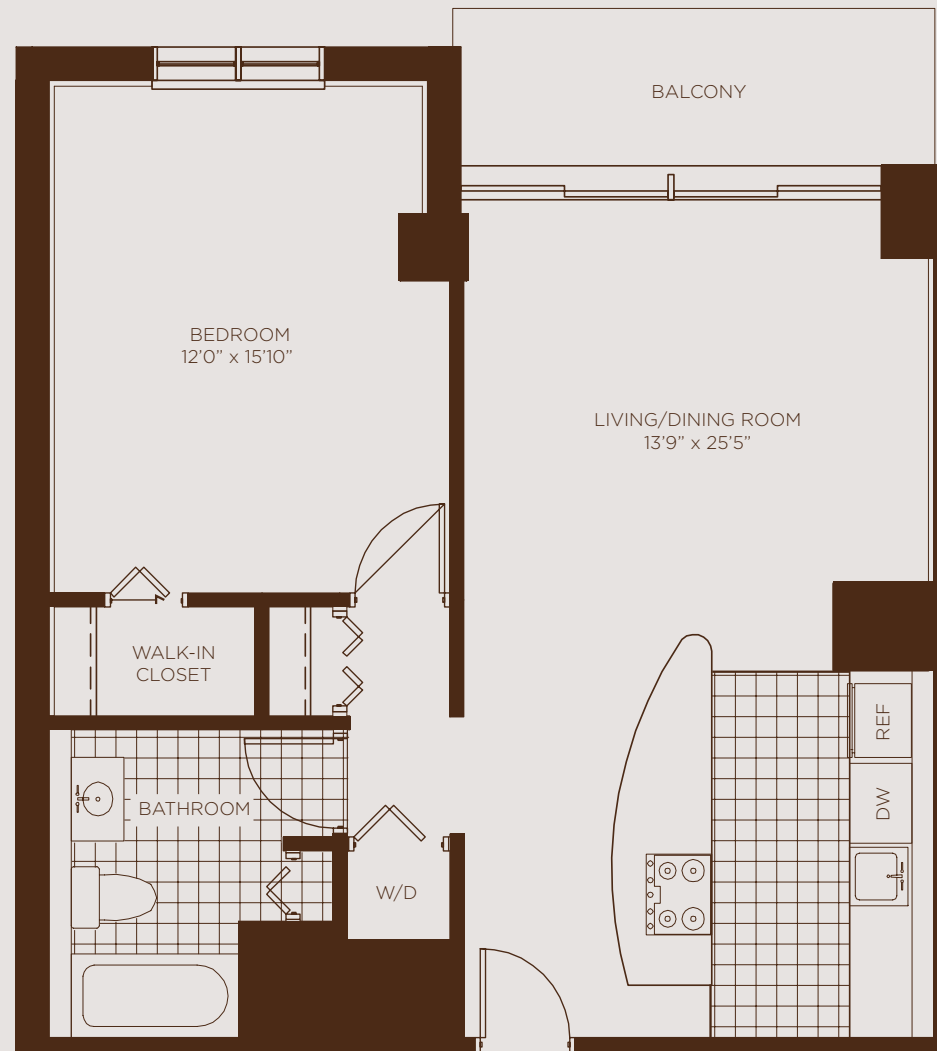

# SUPERIOR LIVING

STYLE 13  
1 BEDROOM - 1 BATH

## ONE SUPERIOR PLACE

1 WEST SUPERIOR STREET • CHICAGO, ILLINOIS 60654 • TEL 312.587.9400

[www.onesuperiorplace.com](http://www.onesuperiorplace.com)

Floor plans are artist's rendering and accuracy cannot be guaranteed. All room dimensions are approximations only. Dimensions shown for asymmetrical rooms are meant only to suggest usable space. Plan dimensions and features are subject to change without notice or obligation, as a result of actual site conditions, which may dictate variations in style of windows, doors and ceilings. Features may also be altered to keep pace with ongoing design improvement program. This brochure is for illustrative purposes only and is not part of a legal contract. See sales manager for specific details.