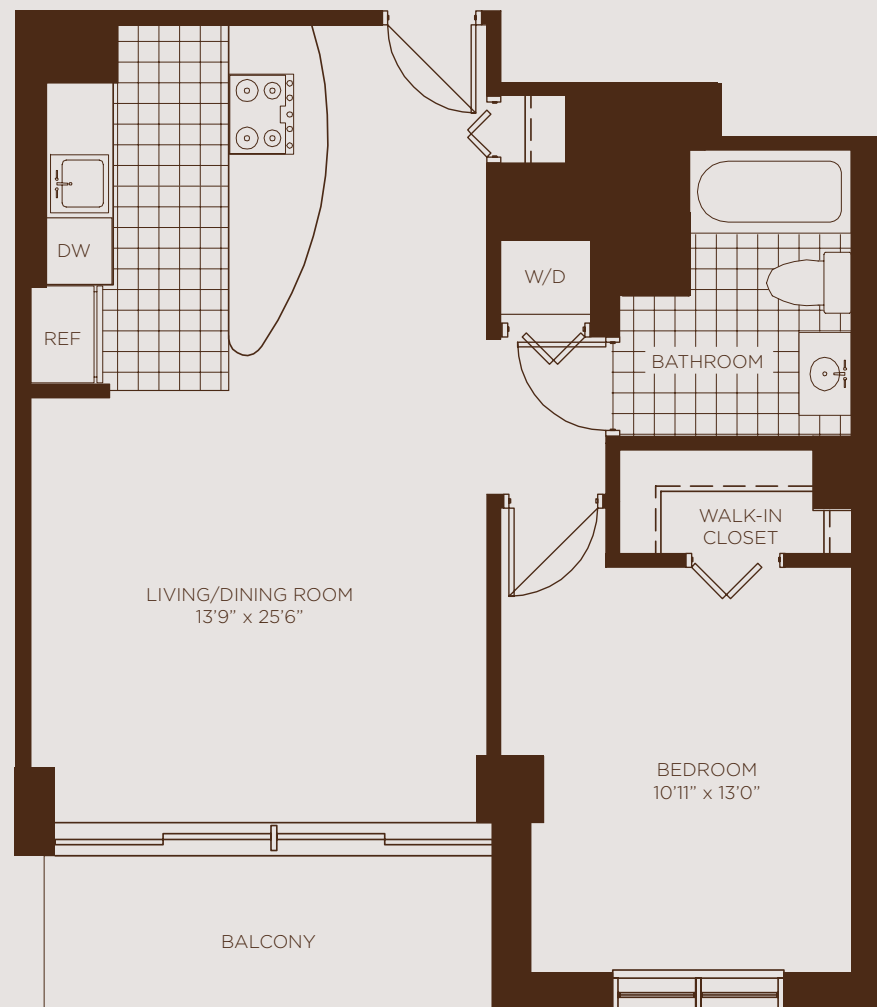

SUPERIOR LIVING

STYLE 12
1 BEDROOM - 1 BATH

ONE SUPERIOR PLACE

1 WEST SUPERIOR STREET • CHICAGO, ILLINOIS 60654 • TEL 312.587.9400

www.onesuperiorplace.com

Floor plans are artist's rendering and accuracy cannot be guaranteed. All room dimensions are approximations only. Dimensions shown for asymmetrical rooms are meant only to suggest usable space. Plan dimensions and features are subject to change without notice or obligation, as a result of actual site conditions, which may dictate variations in style of windows, doors and ceilings. Features may also be altered to keep pace with ongoing design improvement program. This brochure is for illustrative purposes only and is not part of a legal contract. See sales manager for specific details.