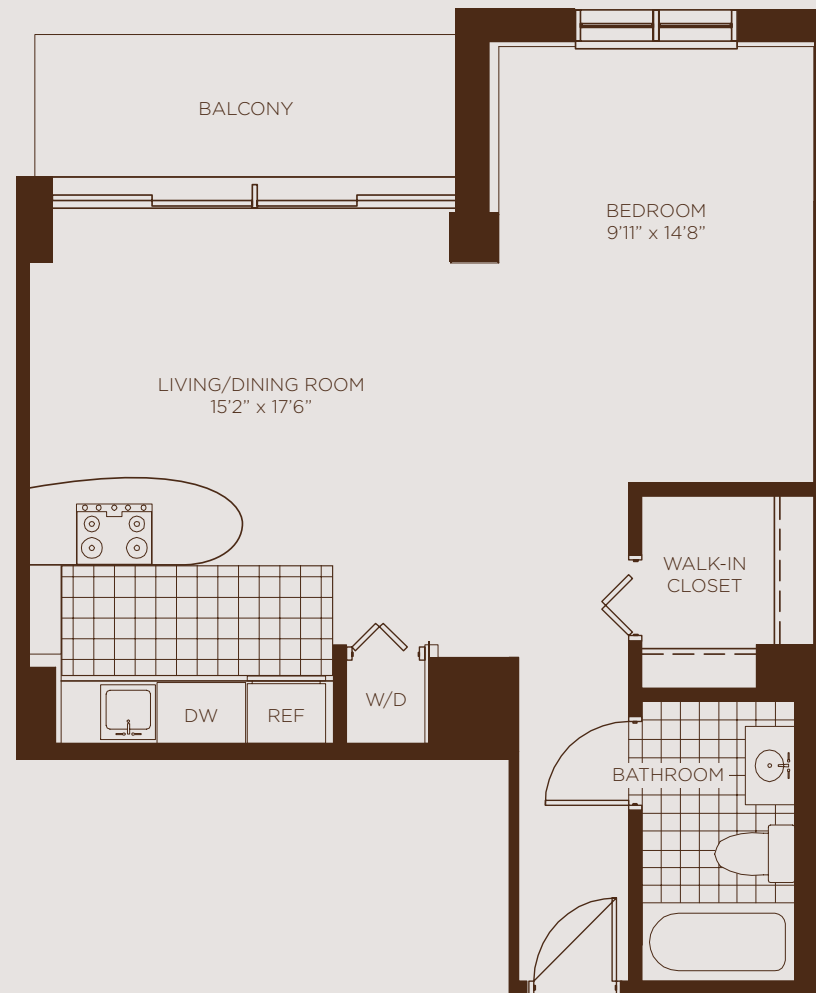

# SUPERIOR LIVING

STYLE 11  
CONVERTIBLE - 1 BATH

## ONE SUPERIOR PLACE

1 WEST SUPERIOR STREET • CHICAGO, ILLINOIS 60654 • TEL 312.587.9400

[www.onesuperiorplace.com](http://www.onesuperiorplace.com)

Floor plans are artist's rendering and accuracy cannot be guaranteed. All room dimensions are approximations only. Dimensions shown for asymmetrical rooms are meant only to suggest usable space. Plan dimensions and features are subject to change without notice or obligation, as a result of actual site conditions, which may dictate variations in style of windows, doors and ceilings. Features may also be altered to keep pace with ongoing design improvement program. This brochure is for illustrative purposes only and is not part of a legal contract. See sales manager for specific details.