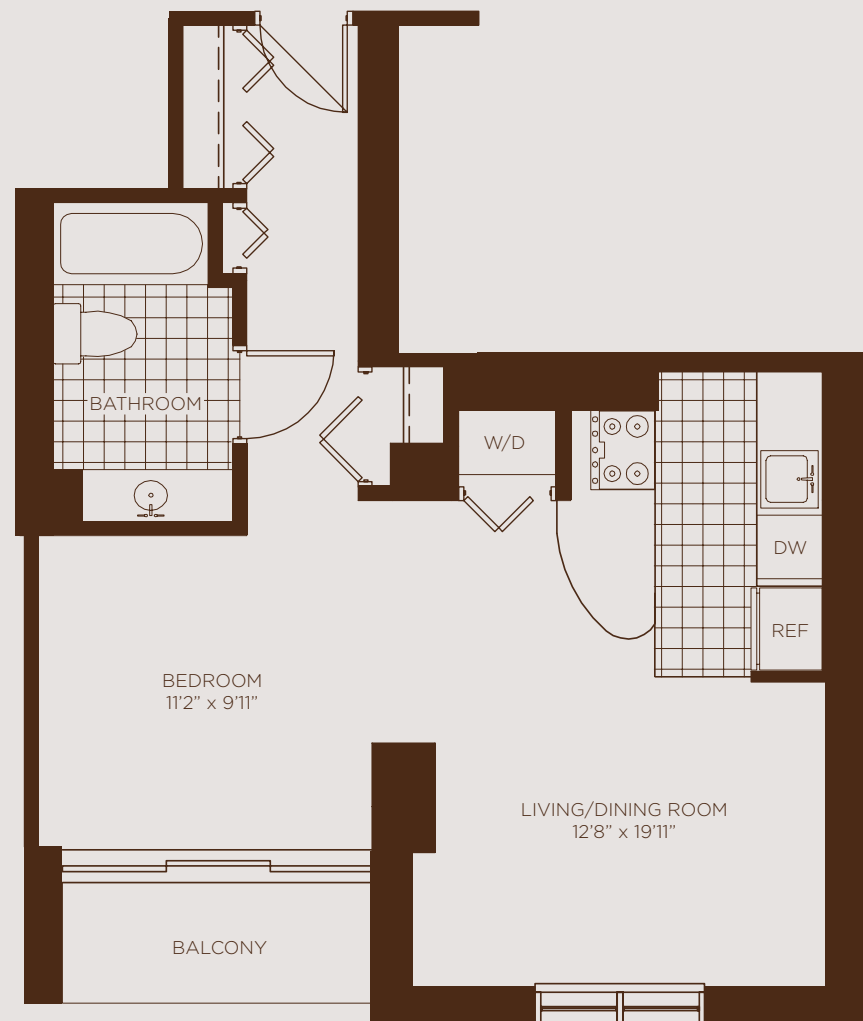

# SUPERIOR LIVING

STYLE 10  
CONVERTIBLE - 1 BATH

## ONE SUPERIOR PLACE

1 WEST SUPERIOR STREET • CHICAGO, ILLINOIS 60654 • TEL 312.587.9400

[www.onesuperiorplace.com](http://www.onesuperiorplace.com)

Floor plans are artist's rendering and accuracy cannot be guaranteed. All room dimensions are approximations only. Dimensions shown for asymmetrical rooms are meant only to suggest usable space. Plan dimensions and features are subject to change without notice or obligation, as a result of actual site conditions, which may dictate variations in style of windows, doors and ceilings. Features may also be altered to keep pace with ongoing design improvement program. This brochure is for illustrative purposes only and is not part of a legal contract. See sales manager for specific details.