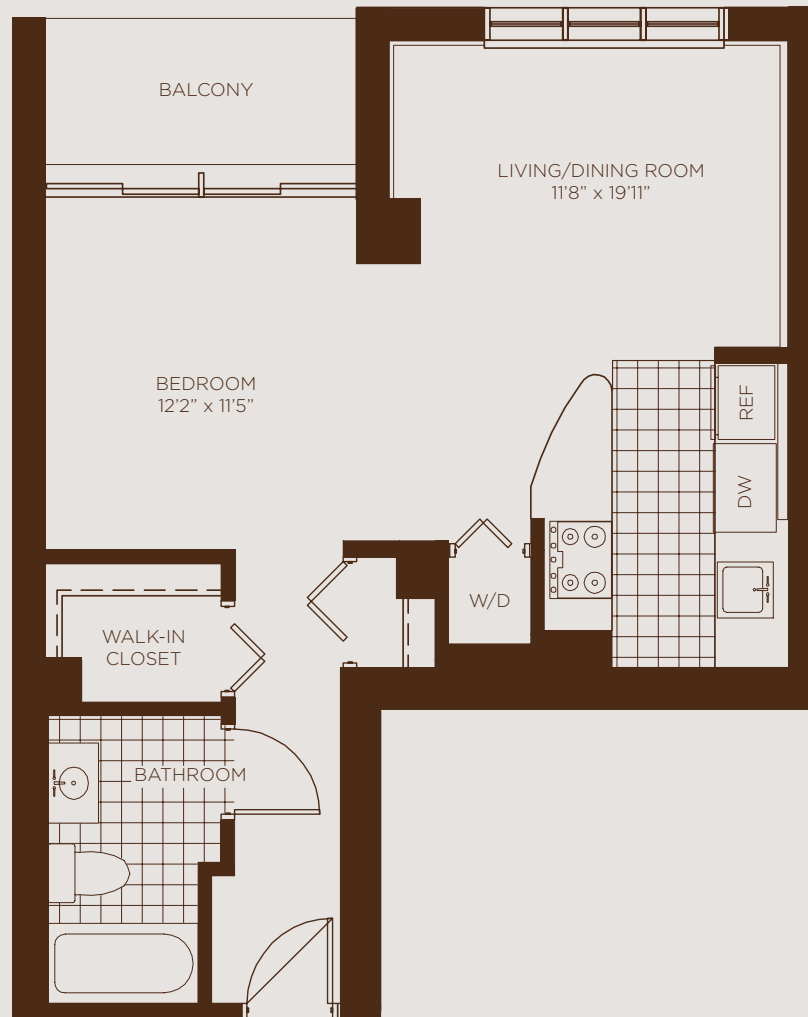

# SUPERIOR LIVING

STYLE 9  
CONVERTIBLE - 1 BATH

## ONE SUPERIOR PLACE

1 WEST SUPERIOR STREET • CHICAGO, ILLINOIS 60654 • TEL 312.587.9400

[www.onesuperiorplace.com](http://www.onesuperiorplace.com)

Floor plans are artist's rendering and accuracy cannot be guaranteed. All room dimensions are approximations only. Dimensions shown for asymmetrical rooms are meant only to suggest usable space. Plan dimensions and features are subject to change without notice or obligation, as a result of actual site conditions, which may dictate variations in style of windows, doors and ceilings. Features may also be altered to keep pace with ongoing design improvement program. This brochure is for illustrative purposes only and is not part of a legal contract. See sales manager for specific details.