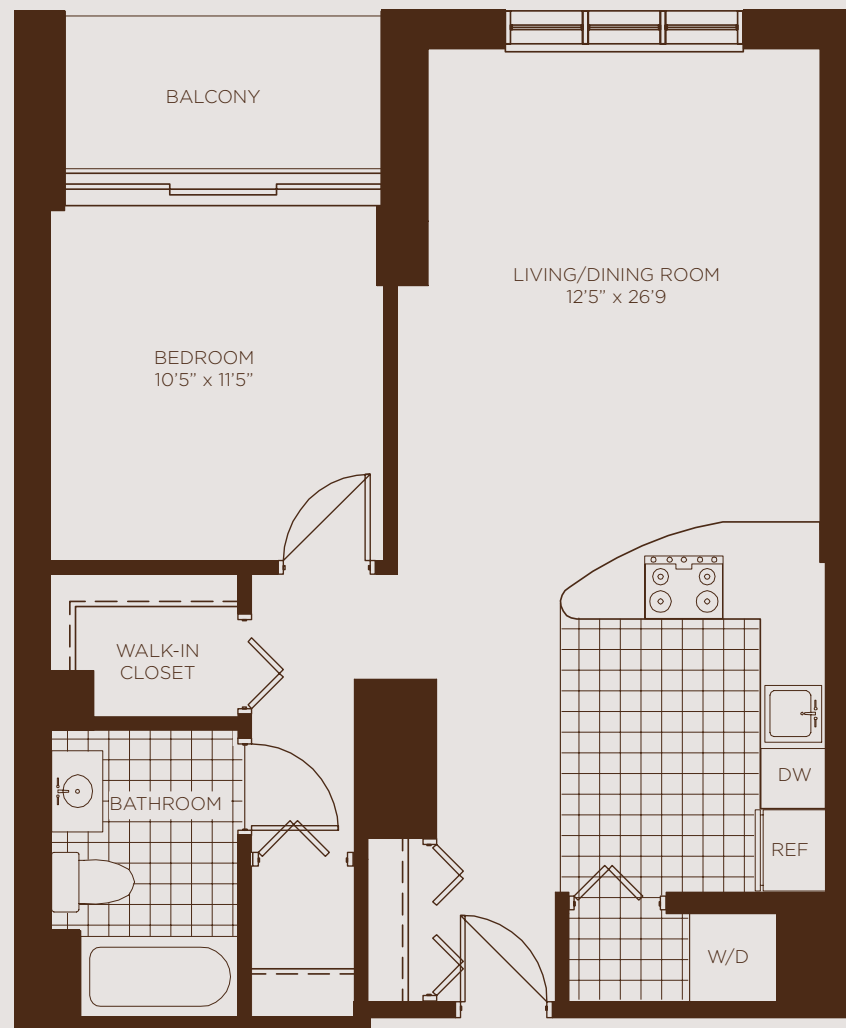

SUPERIOR LIVING

STYLE 9
1 BEDROOM - 1 BATH

ONE SUPERIOR PLACE

1 WEST SUPERIOR STREET • CHICAGO, ILLINOIS 60654 • TEL 312.587.9400

www.onesuperiorplace.com

Floor plans are artist's rendering and accuracy cannot be guaranteed. All room dimensions are approximations only. Dimensions shown for asymmetrical rooms are meant only to suggest usable space. Plan dimensions and features are subject to change without notice or obligation, as a result of actual site conditions, which may dictate variations in style of windows, doors and ceilings. Features may also be altered to keep pace with ongoing design improvement program. This brochure is for illustrative purposes only and is not part of a legal contract. See sales manager for specific details.