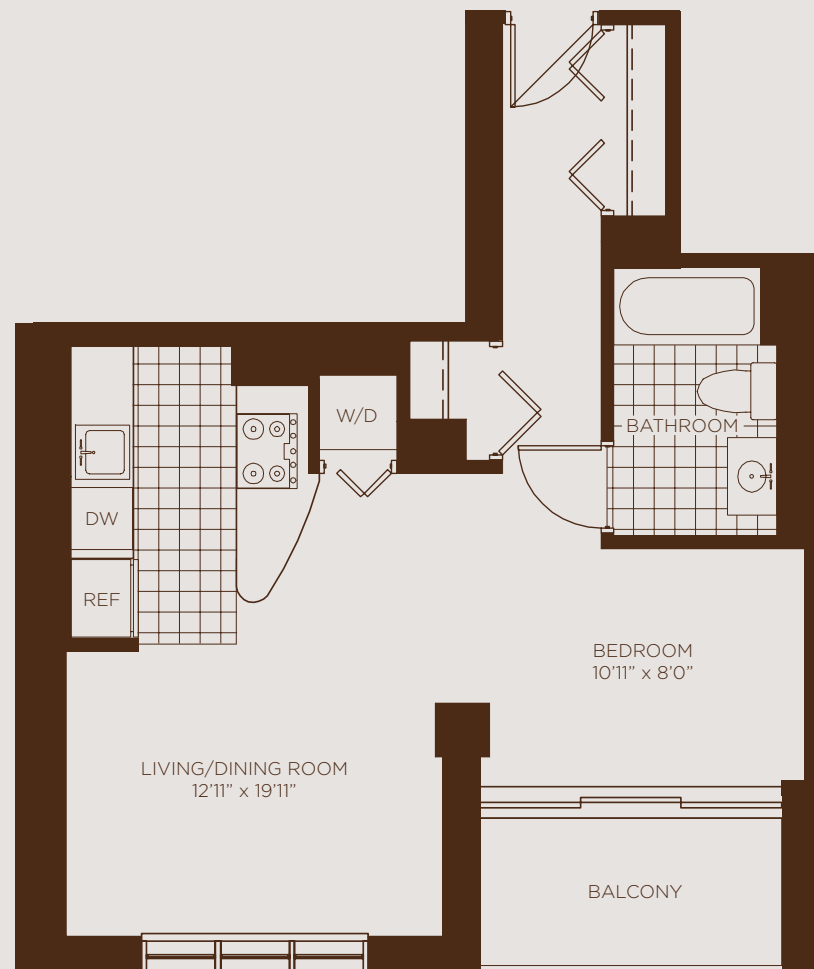

# SUPERIOR LIVING

STYLE 8  
CONVERTIBLE - 1 BATH

## ONE SUPERIOR PLACE

1 WEST SUPERIOR STREET • CHICAGO, ILLINOIS 60654 • TEL 312.587.9400

[www.onesuperiorplace.com](http://www.onesuperiorplace.com)

Floor plans are artist's rendering and accuracy cannot be guaranteed. All room dimensions are approximations only. Dimensions shown for asymmetrical rooms are meant only to suggest usable space. Plan dimensions and features are subject to change without notice or obligation, as a result of actual site conditions, which may dictate variations in style of windows, doors and ceilings. Features may also be altered to keep pace with ongoing design improvement program. This brochure is for illustrative purposes only and is not part of a legal contract. See sales manager for specific details.