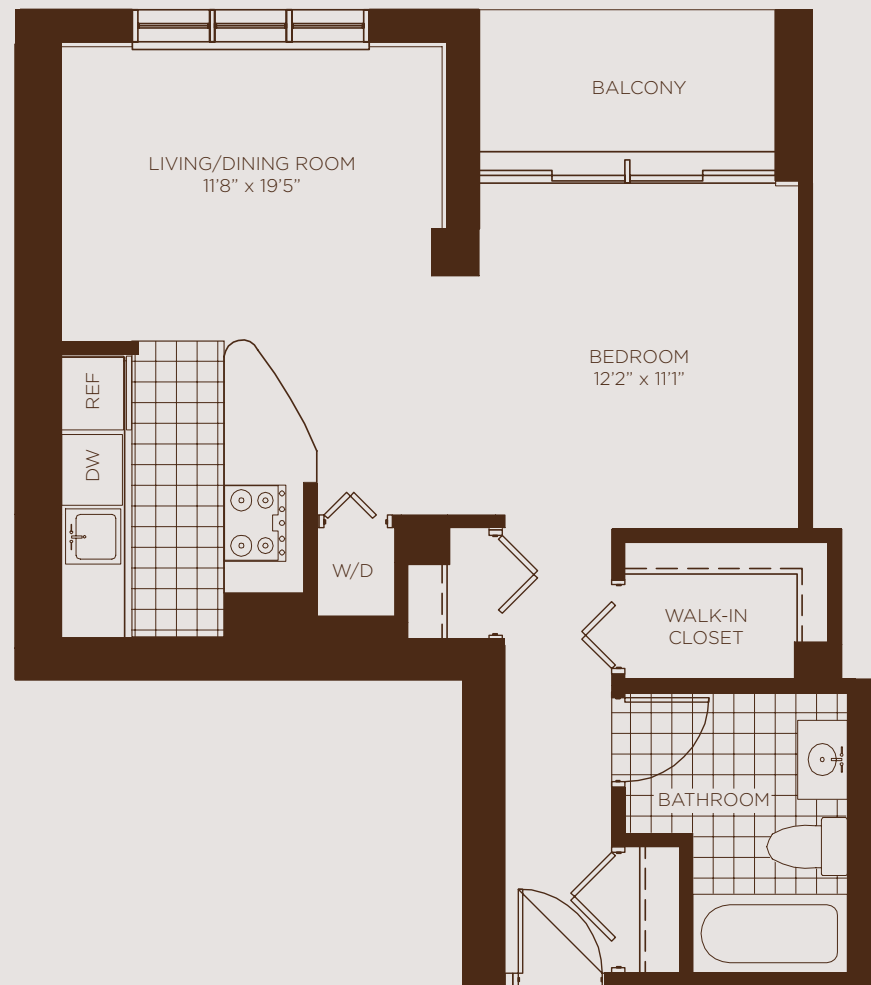

SUPERIOR LIVING

STYLE 7
CONVERTIBLE - 1 BATH

ONE SUPERIOR PLACE

1 WEST SUPERIOR STREET • CHICAGO, ILLINOIS 60654 • TEL 312.587.9400

www.onesuperiorplace.com

Floor plans are artist's rendering and accuracy cannot be guaranteed. All room dimensions are approximations only. Dimensions shown for asymmetrical rooms are meant only to suggest usable space. Plan dimensions and features are subject to change without notice or obligation, as a result of actual site conditions, which may dictate variations in style of windows, doors and ceilings. Features may also be altered to keep pace with ongoing design improvement program. This brochure is for illustrative purposes only and is not part of a legal contract. See sales manager for specific details.