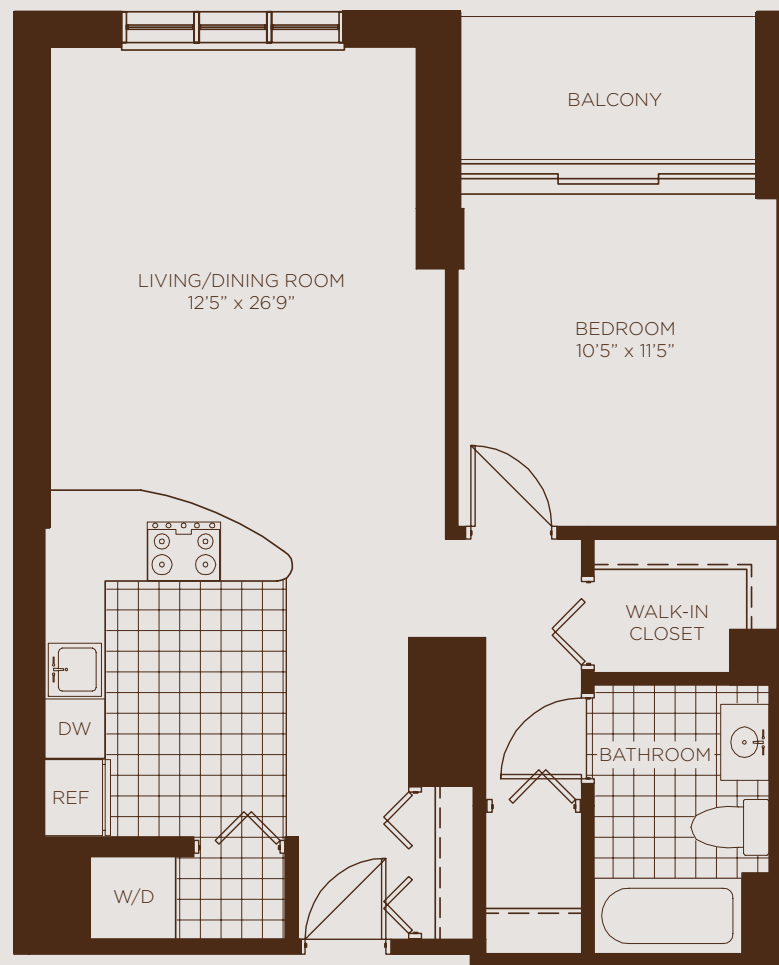

SUPERIOR LIVING

STYLE 7
1 BEDROOM - 1 BATH

ONE SUPERIOR PLACE

1 WEST SUPERIOR STREET • CHICAGO, ILLINOIS 60654 • TEL 312.587.9400

www.onesuperiorplace.com

Floor plans are artist's rendering and accuracy cannot be guaranteed. All room dimensions are approximations only. Dimensions shown for asymmetrical rooms are meant only to suggest usable space. Plan dimensions and features are subject to change without notice or obligation, as a result of actual site conditions, which may dictate variations in style of windows, doors and ceilings. Features may also be altered to keep pace with ongoing design improvement program. This brochure is for illustrative purposes only and is not part of a legal contract. See sales manager for specific details.