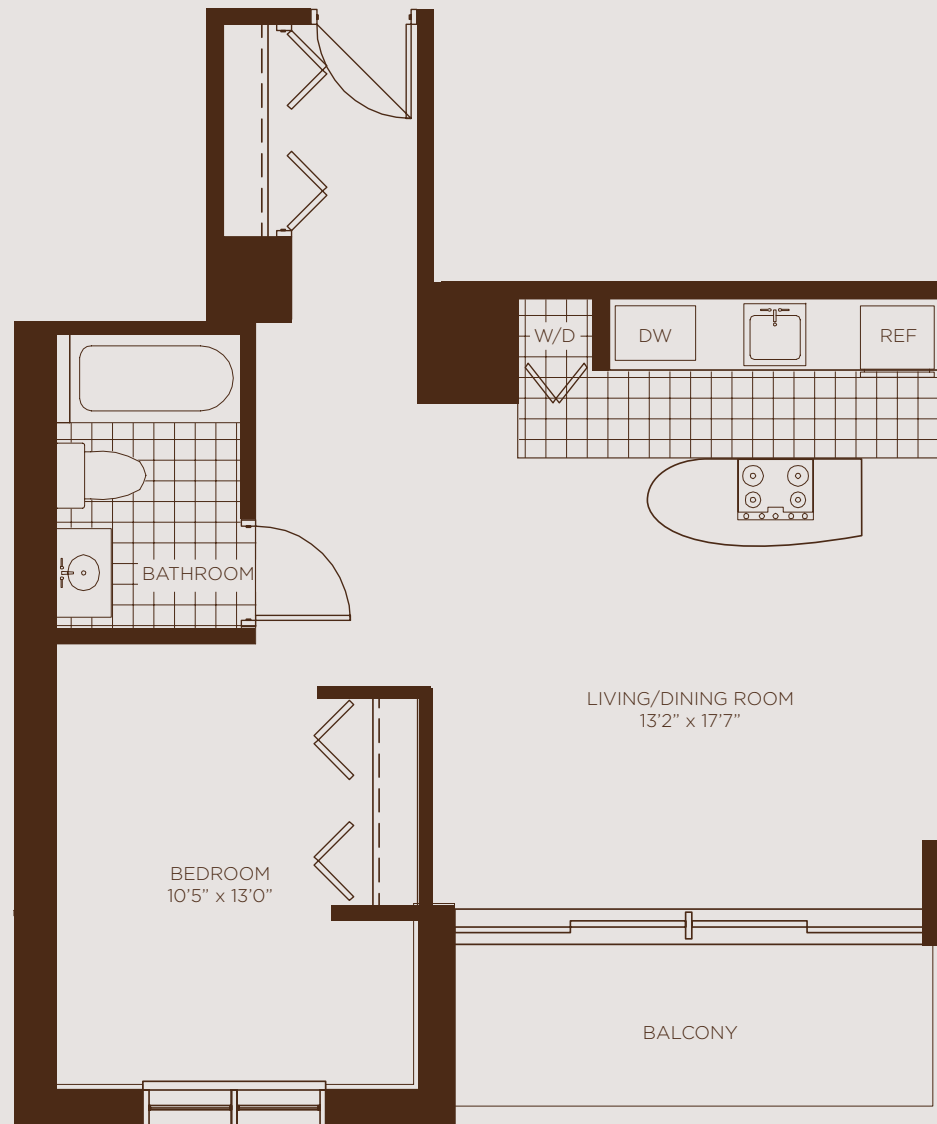

# SUPERIOR LIVING

STYLE 6  
CONVERTIBLE - 1 BATH

## ONE SUPERIOR PLACE

1 WEST SUPERIOR STREET • CHICAGO, ILLINOIS 60654 • TEL 312.587.9400

[www.onesuperiorplace.com](http://www.onesuperiorplace.com)

Floor plans are artist's rendering and accuracy cannot be guaranteed. All room dimensions are approximations only. Dimensions shown for asymmetrical rooms are meant only to suggest usable space. Plan dimensions and features are subject to change without notice or obligation, as a result of actual site conditions, which may dictate variations in style of windows, doors and ceilings. Features may also be altered to keep pace with ongoing design improvement program. This brochure is for illustrative purposes only and is not part of a legal contract. See sales manager for specific details.