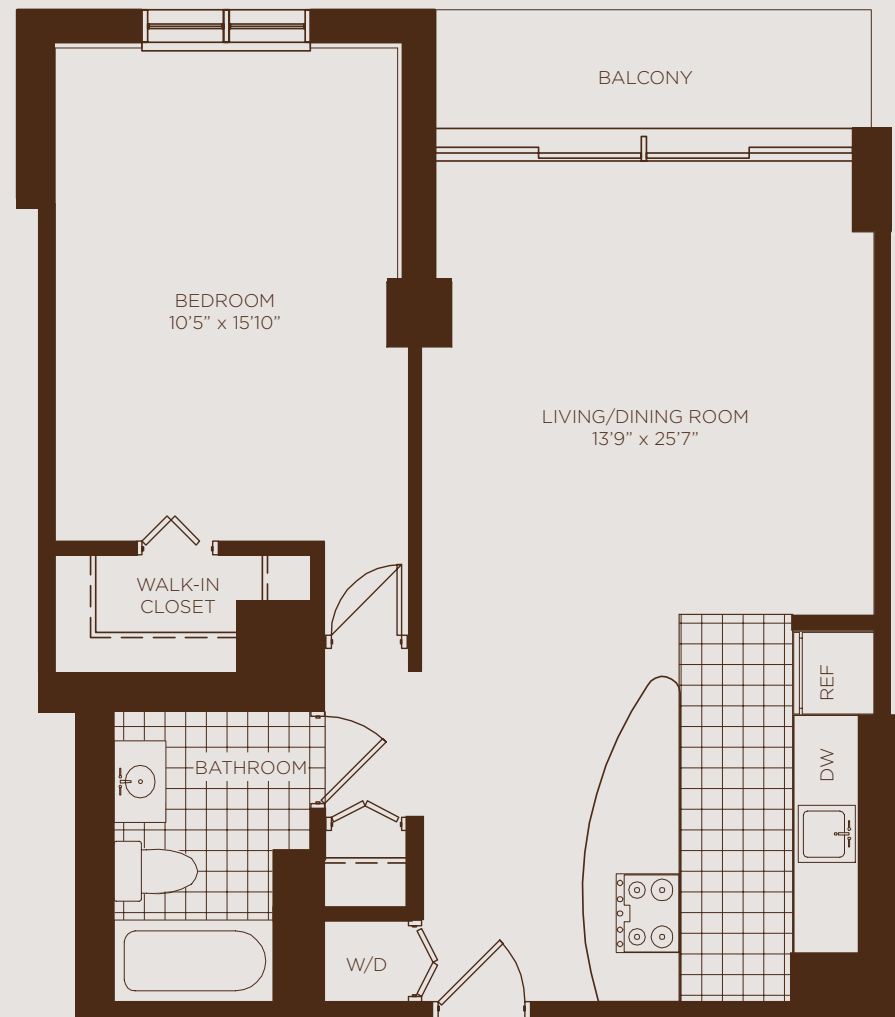

# SUPERIOR LIVING

STYLE 5  
1 BEDROOM - 1 BATH

## ONE SUPERIOR PLACE

1 WEST SUPERIOR STREET • CHICAGO, ILLINOIS 60654 • TEL 312.587.9400

[www.onesuperiorplace.com](http://www.onesuperiorplace.com)

Floor plans are artist's rendering and accuracy cannot be guaranteed. All room dimensions are approximations only. Dimensions shown for asymmetrical rooms are meant only to suggest usable space. Plan dimensions and features are subject to change without notice or obligation, as a result of actual site conditions, which may dictate variations in style of windows, doors and ceilings. Features may also be altered to keep pace with ongoing design improvement program. This brochure is for illustrative purposes only and is not part of a legal contract. See sales manager for specific details.