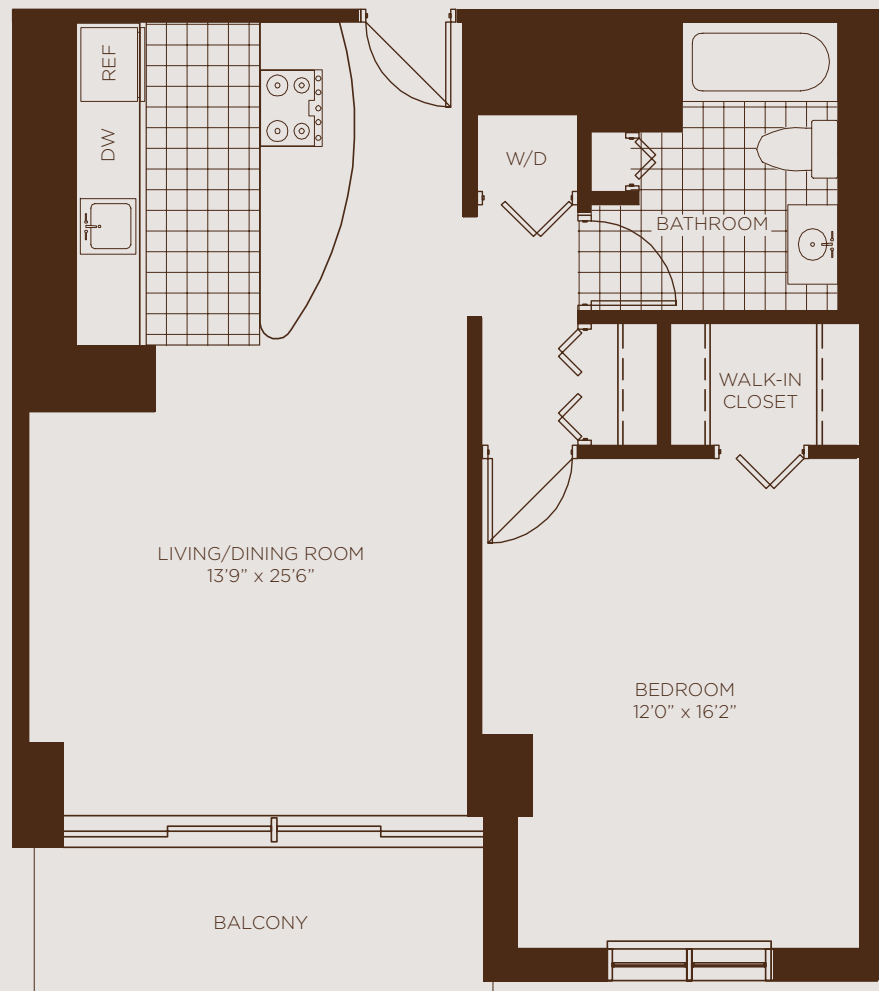

SUPERIOR LIVING

STYLE 4
1 BEDROOM - 1 BATH

ONE SUPERIOR PLACE

1 WEST SUPERIOR STREET • CHICAGO, ILLINOIS 60654 • TEL 312.587.9400

www.onesuperiorplace.com

Floor plans are artist's rendering and accuracy cannot be guaranteed. All room dimensions are approximations only. Dimensions shown for asymmetrical rooms are meant only to suggest usable space. Plan dimensions and features are subject to change without notice or obligation, as a result of actual site conditions, which may dictate variations in style of windows, doors and ceilings. Features may also be altered to keep pace with ongoing design improvement program. This brochure is for illustrative purposes only and is not part of a legal contract. See sales manager for specific details.