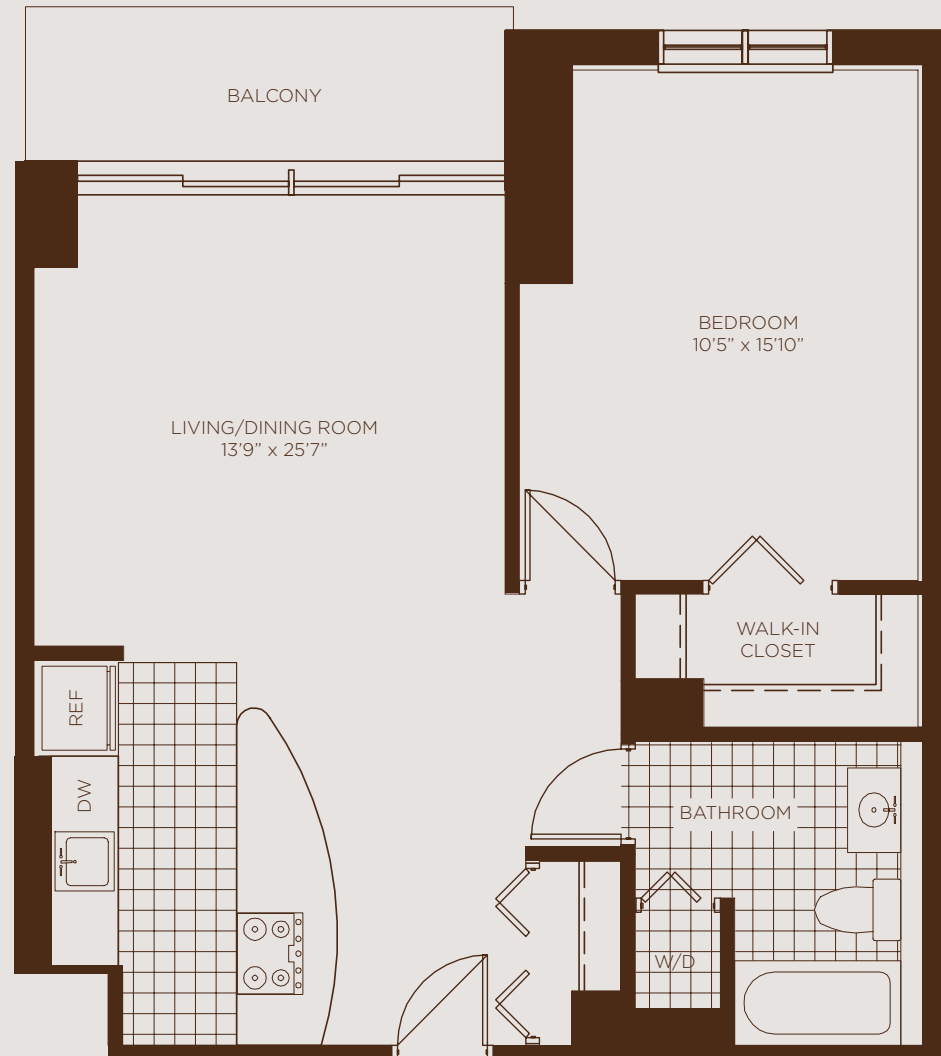

SUPERIOR LIVING

STYLE 3
1 BEDROOM - 1 BATH

ONE SUPERIOR PLACE

1 WEST SUPERIOR STREET • CHICAGO, ILLINOIS 60654 • TEL 312.587.9400

www.onesuperiorplace.com

Floor plans are artist's rendering and accuracy cannot be guaranteed. All room dimensions are approximations only. Dimensions shown for asymmetrical rooms are meant only to suggest usable space. Plan dimensions and features are subject to change without notice or obligation, as a result of actual site conditions, which may dictate variations in style of windows, doors and ceilings. Features may also be altered to keep pace with ongoing design improvement program. This brochure is for illustrative purposes only and is not part of a legal contract. See sales manager for specific details.