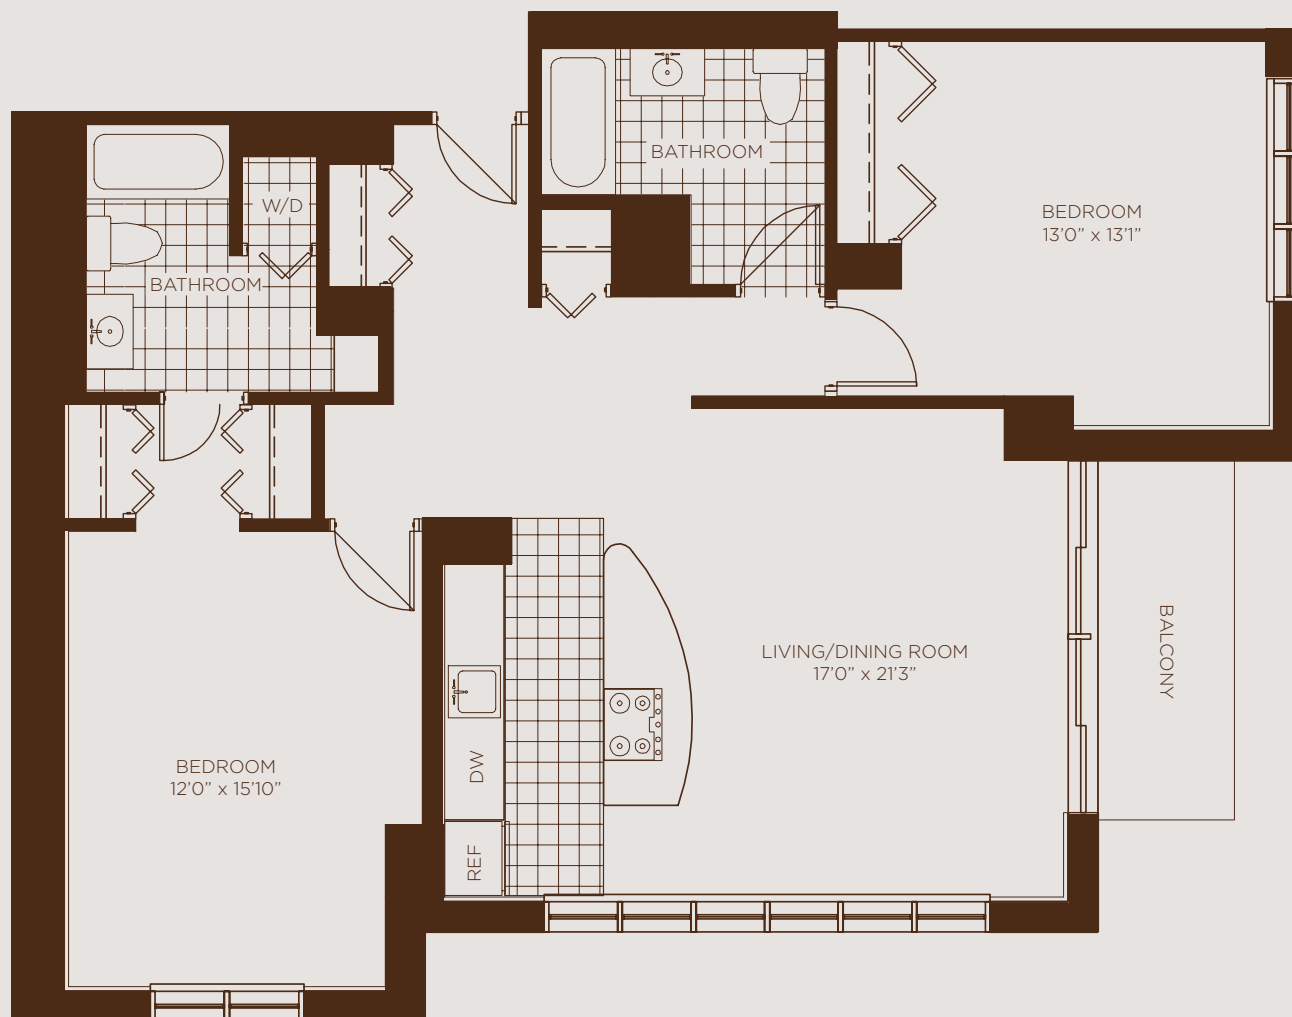

# SUPERIOR LIVING

STYLE 2  
2 BEDROOM - 2 BATH

## ONE SUPERIOR PLACE

1 WEST SUPERIOR STREET • CHICAGO, ILLINOIS 60654 • TEL 312.587.9400

[www.onesuperiorplace.com](http://www.onesuperiorplace.com)

Floor plans are artist's rendering and accuracy cannot be guaranteed. All room dimensions are approximations only. Dimensions shown for asymmetrical rooms are meant only to suggest usable space. Plan dimensions and features are subject to change without notice or obligation, as a result of actual site conditions, which may dictate variations in style of windows, doors and ceilings. Features may also be altered to keep pace with ongoing design improvement program. This brochure is for illustrative purposes only and is not part of a legal contract. See sales manager for specific details.