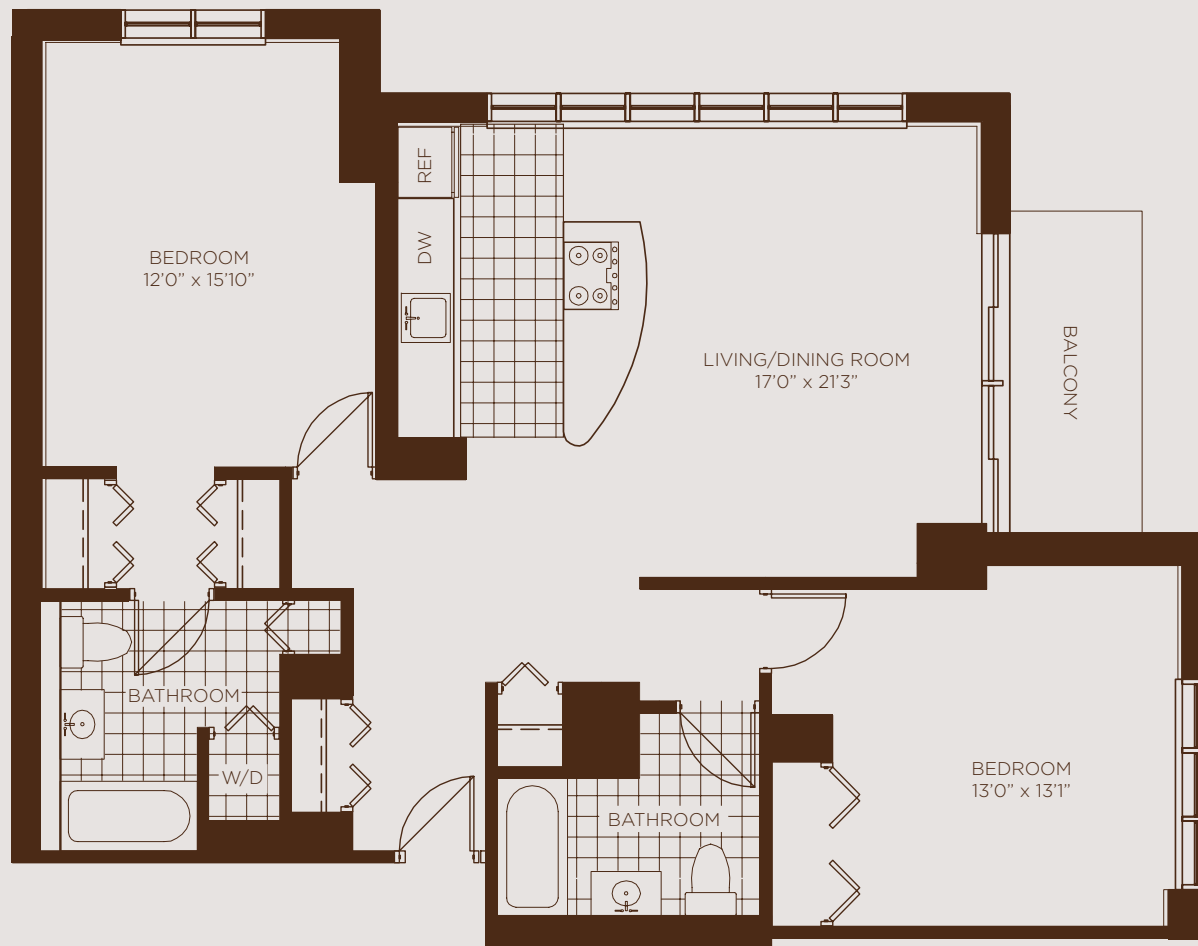

SUPERIOR LIVING

STYLE 01
2 BEDROOM - 2 BATH

ONE SUPERIOR PLACE

1 WEST SUPERIOR STREET • CHICAGO, ILLINOIS 60654 • TEL 312.587.9400

www.onesuperiorplace.com

Floor plans are artist's rendering and accuracy cannot be guaranteed. All room dimensions are approximations only. Dimensions shown for asymmetrical rooms are meant only to suggest usable space. Plan dimensions and features are subject to change without notice or obligation, as a result of actual site conditions, which may dictate variations in style of windows, doors and ceilings. Features may also be altered to keep pace with ongoing design improvement program. This brochure is for illustrative purposes only and is not part of a legal contract. See sales manager for specific details.